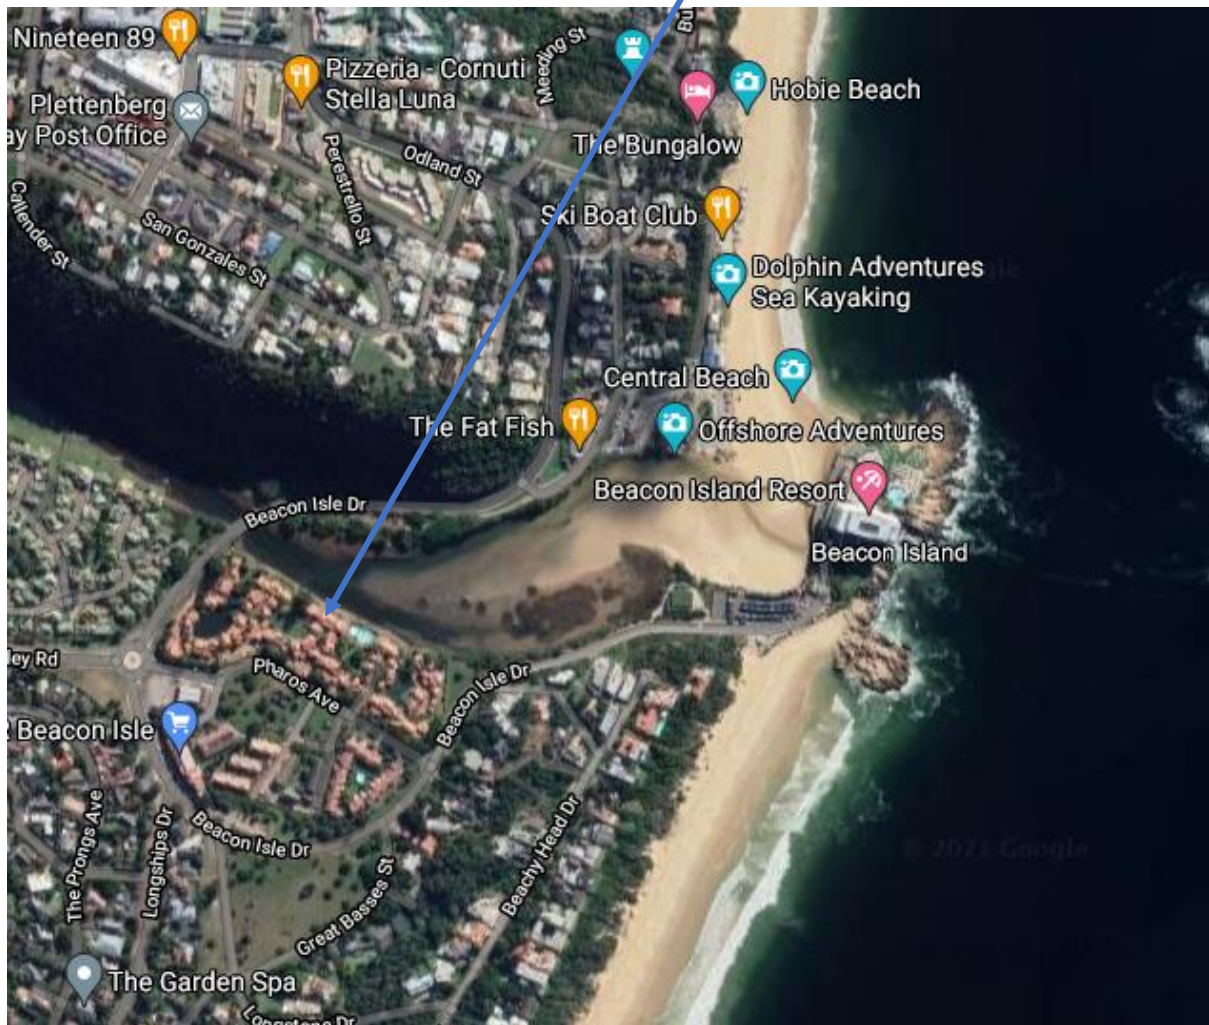

Parking

- Ample parking bays on the estate

House Rules

- No smoking
- No pets
- No parties

Housekeeping Services

- Serviced daily

We trust you will enjoy this stunning property!