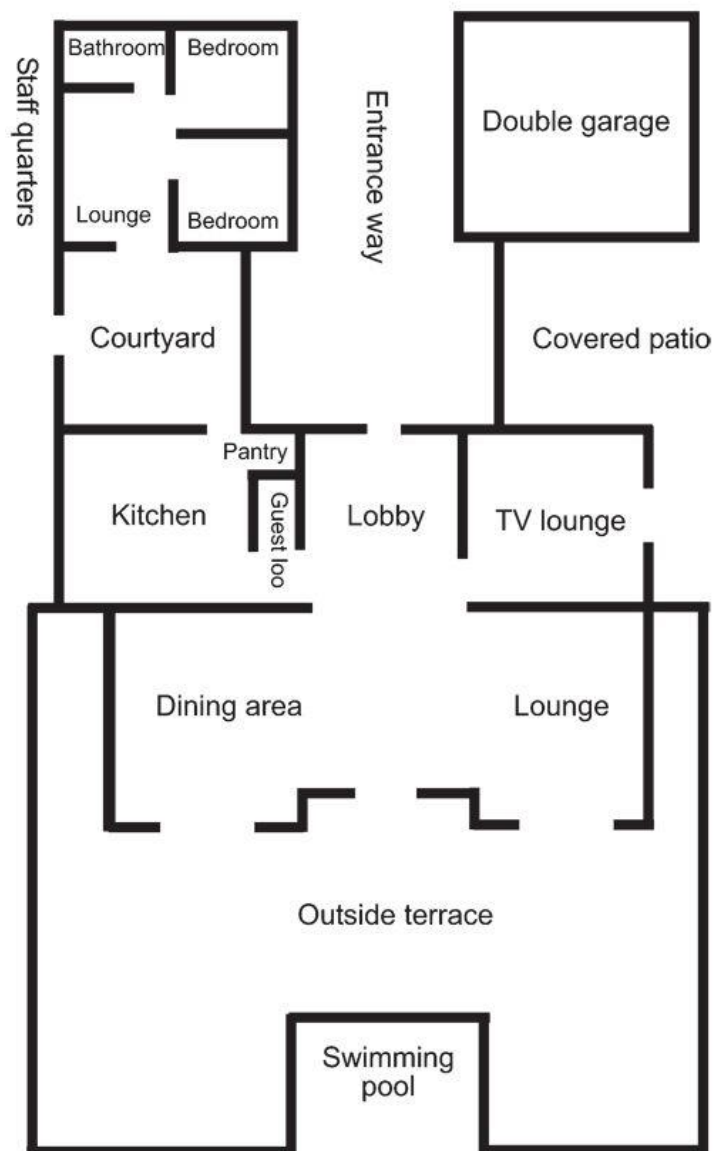

Entrance - Street Level

Open Plan Lounge / Dining Room / Kitchen

Lounge

- 2 x 2 Seater couches
- 2 Occasional chairs
- 2 Wooden framed upholstered chairs
- Coffee table
- Large sash windows
- Sliding doors to patio with sea views

Dining Room

- 14 Seater dining table
- Long sideboard / server
- Sliding doors to patio with sea views

Guest Loo

Kitchen

- Gas hob with cooker hood
- 2 x Electric ovens
- 2 x Large fridge / freezers
- Central prep island
- Double sink
- Nespresso machine, Breville juicer, kettle, toaster, etc.
- Leads onto pantry and courtyard

Courtyard

- Separate staff quarters with 2 bedrooms, lounge, bathroom

TV Lounge

- 3 x 2 Seater couches
- Large flat screen digital HD TV
- Coffee table
- Dresser

Patio – Partly covered

- 14 Seater table
- 4 Seater wicker lounge suite with coffee table
- 4 Sun loungers
- 6 Seater cast iron table and chairs
- Large umbrella
- Rim flow pool
- Breathtaking panoramic sea views

See floor plan below

Ground Floor

Upper Level – Matching suites on either side of stairway

Master Suite 1 & 2

- Each have a double bed
- Bedside tables with lamps
- Ottoman
- Built-in dressing table with large mirror
- Sliding doors open to veranda and sea views