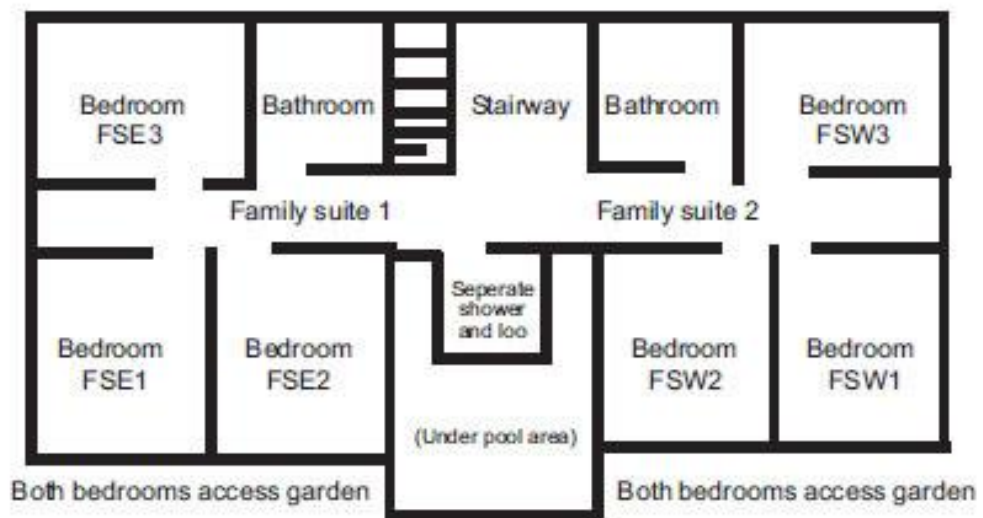

Courtyard

- Separate staff quarters with 2 bedrooms, lounge, bathroom

TV Lounge

- 3 x 2 Seater couches
- Large flat screen digital HD TV
- Coffee table
- Dresser

Patio – Partly covered

- 14 Seater table
- 4 Seater wicker lounge suite with coffee table
- 4 Sun loungers
- 6 Seater cast iron table and chairs
- Large umbrella
- Rim flow pool
- Breathtaking panoramic sea views

See floor plan below

Ground Floor

Upper Level – Matching suites on either side of stairway

Master Suite 1 & 2

- Each have a double bed
- Bedside tables with lamps
- Ottoman
- Built-in dressing table with large mirror
- Sliding doors open to veranda and sea views

Bathroom

- Bath
- Shower
- Double vanity basins
- Loo

Bedrooms 3 & 4

- Each have 2 x Single beds
- Bedside table with lamp

See floor plan below

UPPER LEVEL

Garden Level

Family Suites – 2 Mirror-Imaged suites

- 4 rooms with double beds
- 2 room with 2 x single beds
- Central bathroom with separate shower
- Double rooms have sliding doors leading onto the garden

See floor plan below

Maid Service

Enquire through Reservations