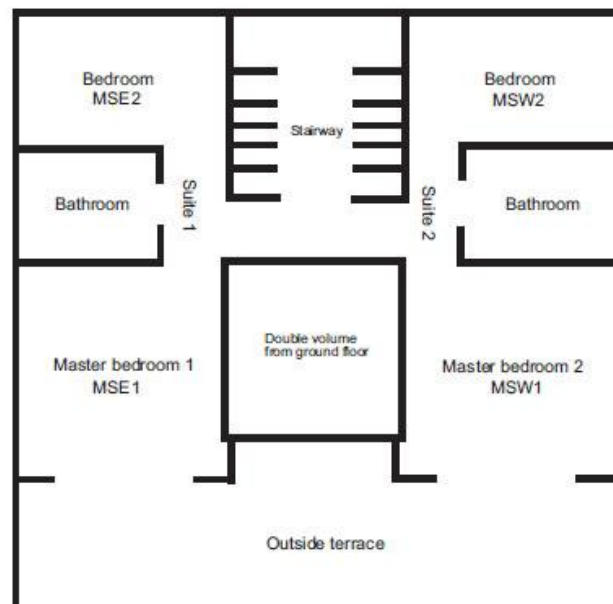

Courtyard

- Separate staff quarters with 2 bedrooms, lounge, bathroom

TV Lounge

- 3 x 2 Seater couches
- Large flat screen digital HD TV
- Coffee table
- Dresser

Patio – Partly covered

- 14 Seater table
- 4 Seater wicker lounge suite with coffee table
- 4 Sun loungers
- 6 Seater cast iron table and chairs
- Large umbrella
- Rim flow pool
- Breathtaking panoramic sea views

See floor plan below

Ground Floor

Upper Level – Matching suites on either side of stairway

Master Suite 1 & 2

- Each have a double bed
- Bedside tables with lamps
- Ottoman
- Built-in dressing table with large mirror
- Sliding doors open to veranda and sea views

Bathroom

- Bath
- Shower
- Double vanity basins
- Loo

Bedrooms 3 & 4

- Each have 2 x Single beds
- Bedside table with lamp

See floor plan below

UPPER LEVEL

Garden Level

Family Suites – 2 Mirror-Imaged suites

- 4 rooms with double beds
- 2 room with 2 x single beds
- Central bathroom with separate shower
- Double rooms have sliding doors leading onto the garden

See floor plan below

Maid Service

Enquire through Reservations