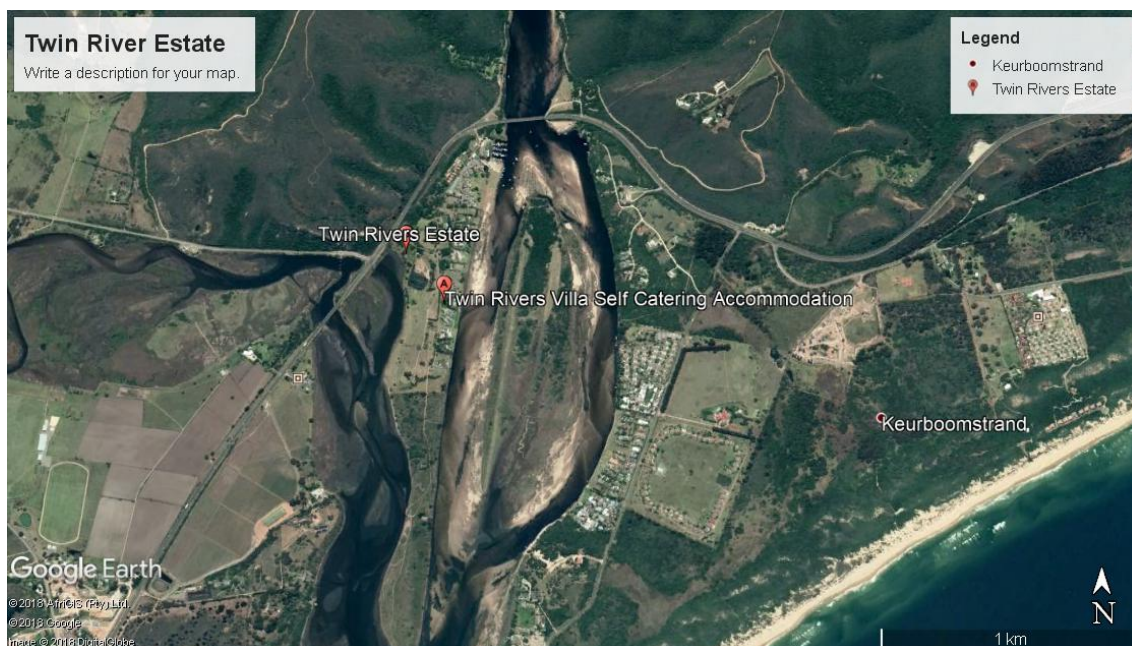

Outdoor

Garden area - not fenced
Parking - garage (double) - Estate security at main gate
Pool - size approx 6x12m
Children's playground - Buddies jungle gym

Other

Internet facilities: Wi-Fi
Security: Estate security
Ceiling fans in room 3,4,5 and study
Children's equipment: table with four chairs and rocking horse
Not Wheelchair friendly
No pets allowed on estate

TV - DSTV x3 - separate decoders - family view only
Washing machine - tumble dryer - clothes horse
Coffee machine - microwave - blender - oven - hob
All linen including bath towels - please bring your own beach towels
Toddler table and chairs

No Maid service included
Available on request at own expense
Towels washed daily by management
Linen change once a week

Specific house rules

No smoking in the house/ smoking outside
Strictly 20 km/ph speed limit on estate.
No loud music or disturbance allowed after 10pm

Ben & Ria (the home management couple) live on the premises and will be available when needed.

We trust you will enjoy this lovely property!