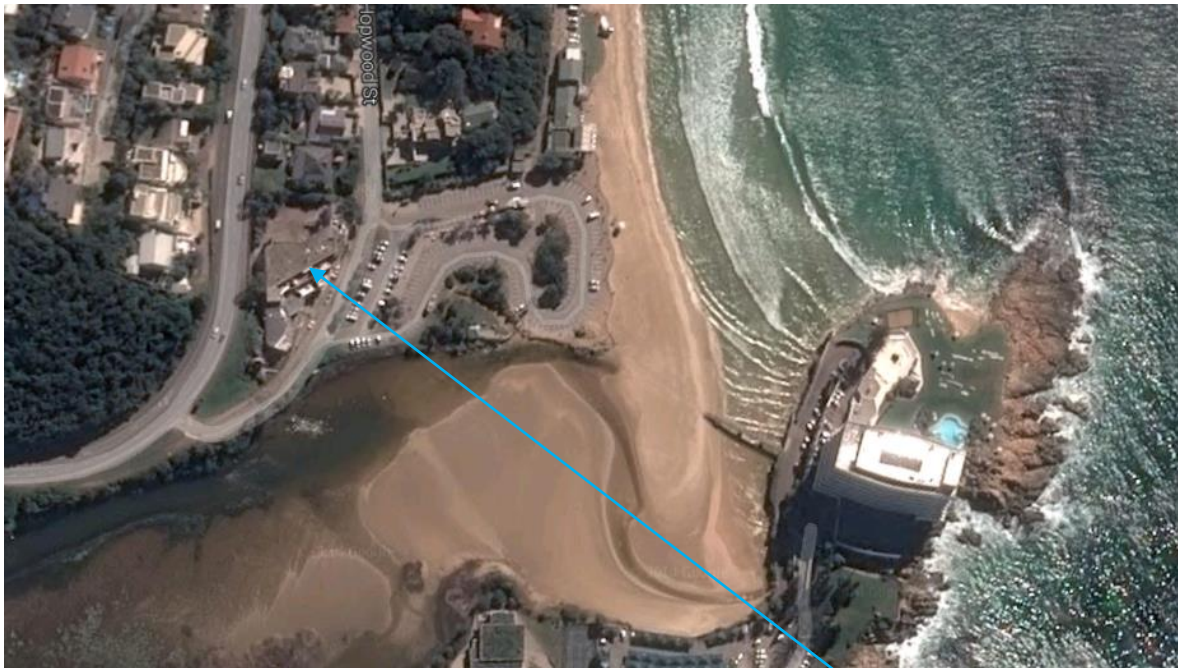

Other

- Security – secure building and alarm system
- Safe deposit box
- heaters – heated towel rails

Equipped

- TV – DSTV – Duel – DVD Player – CD player – Entertainment Centre
- Washing machine – tumble dryer – clothes horse/line
- Microwave – blender – oven – hob
- Linen all linen including bath and beach towels
- Pool loungers x umbrella (household)
- Basic beach equipment

Maid Service

Enquire through Reservations

Specific House Rules

- No pets
- No smoking inside

We trust you will enjoy this lovely property!