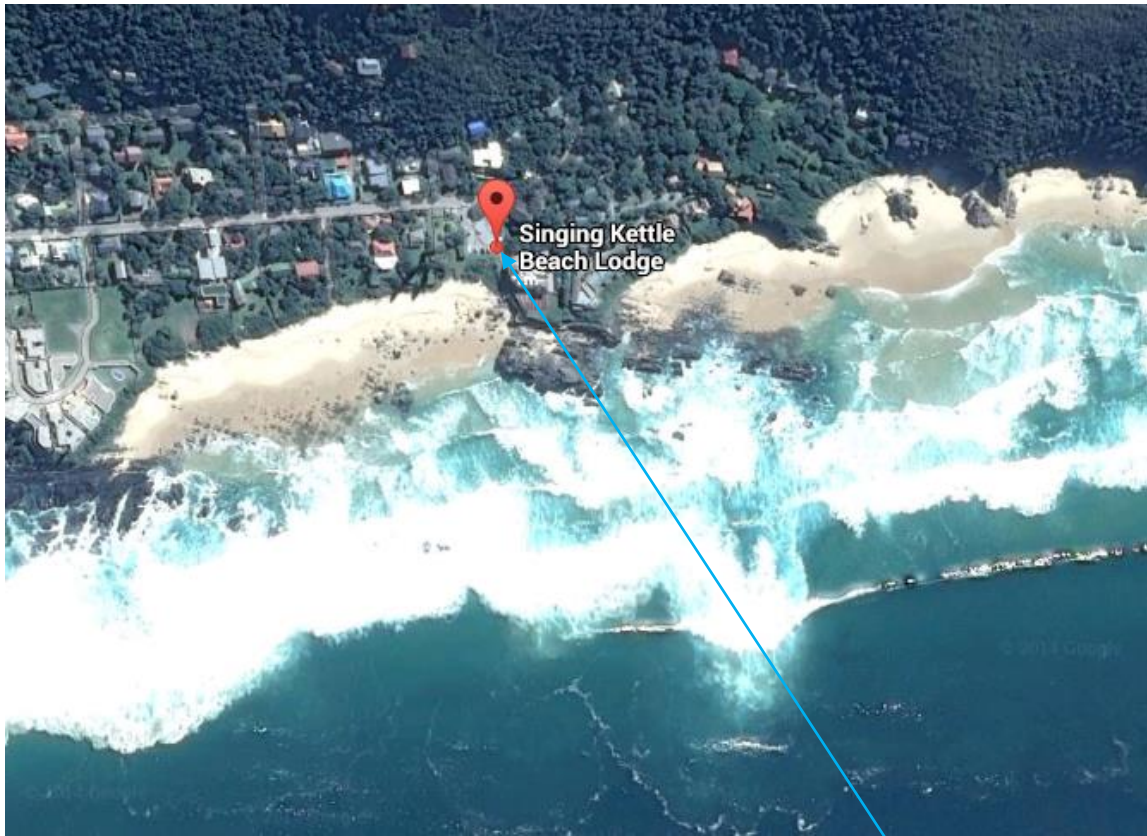

We trust you will enjoy this lovely property!