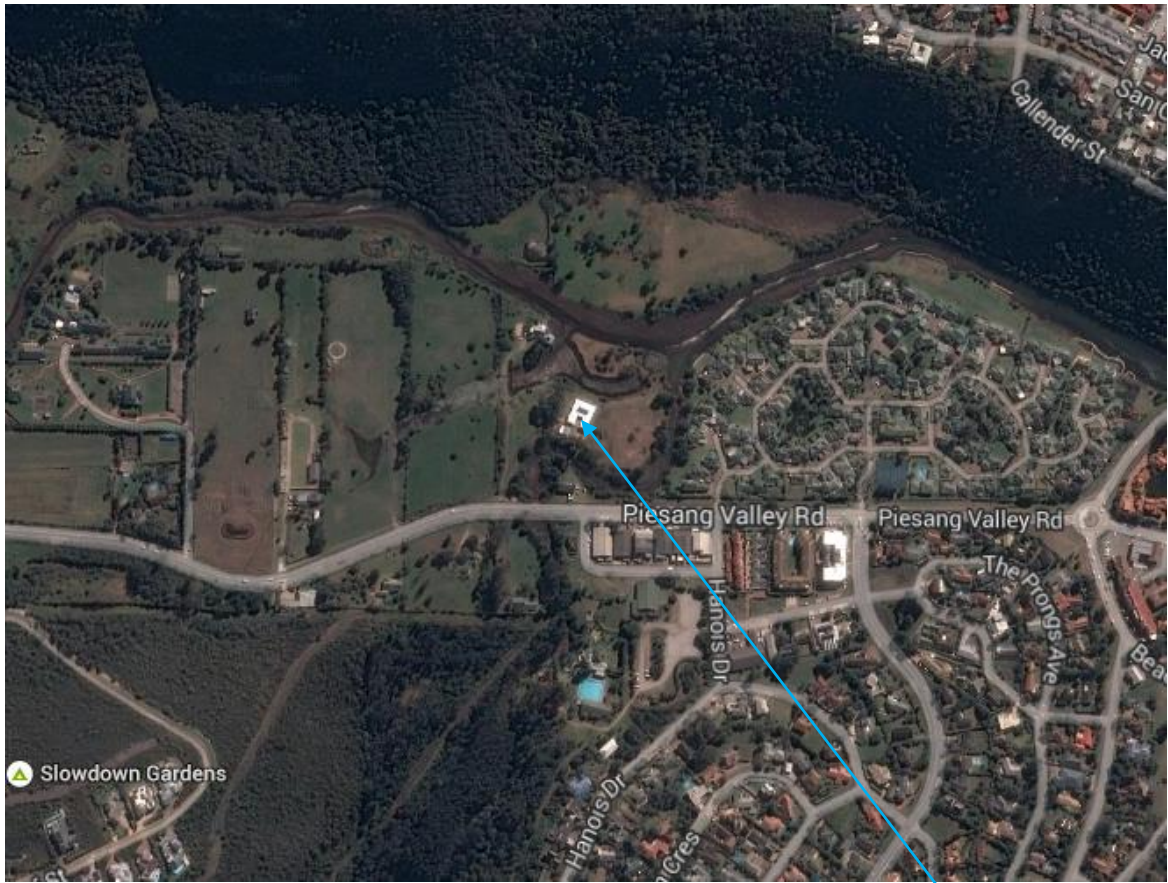

We trust you will enjoy this lovely property!