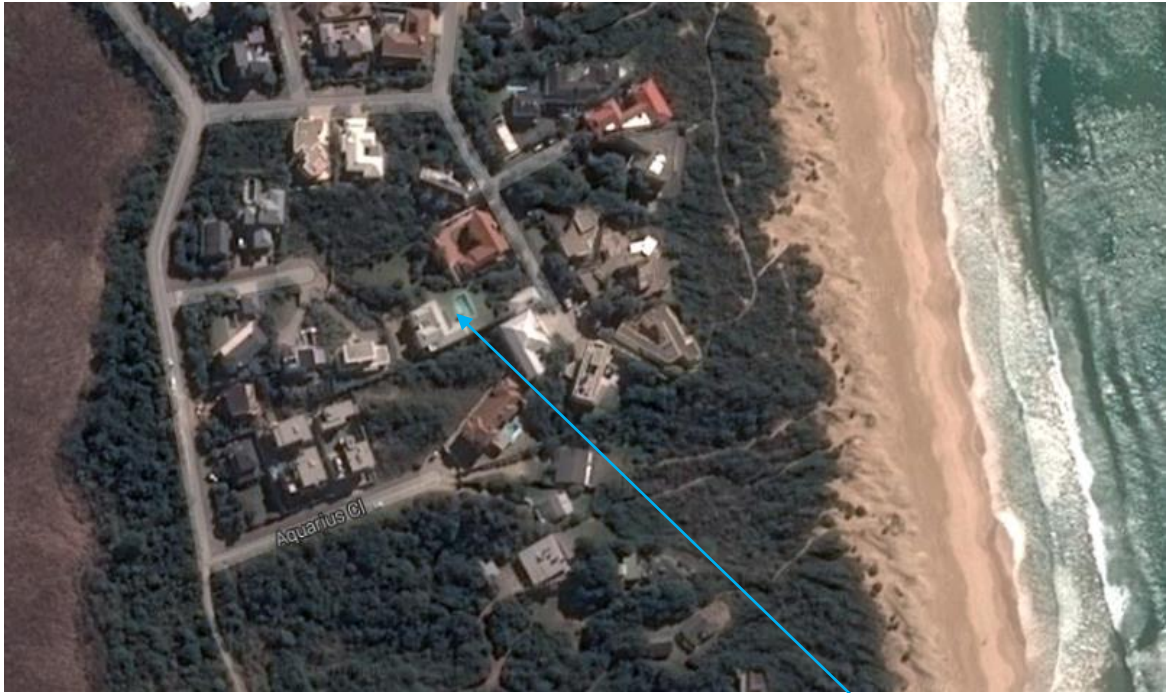

We trust you will enjoy this lovely property!