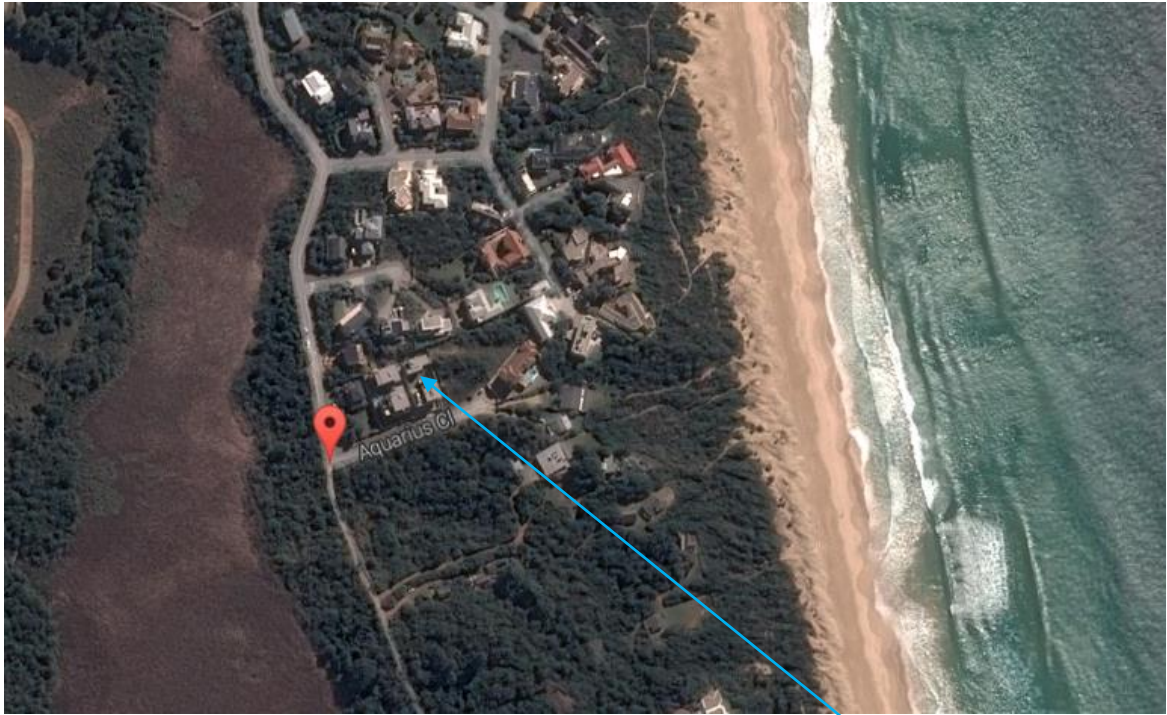

We trust that you will enjoy this lovely property!